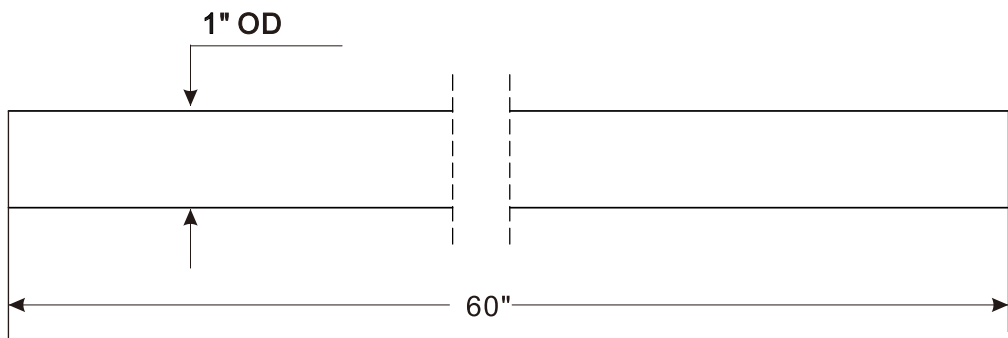

ONE-PIECE 60" STAINLESS STEEL SHOWER ROD  
4T-1060

Features

1" DIAMETER  
ROD ONLY, HOLDERS SOLD SEPARATELY

Specifications

0.024" Thickness