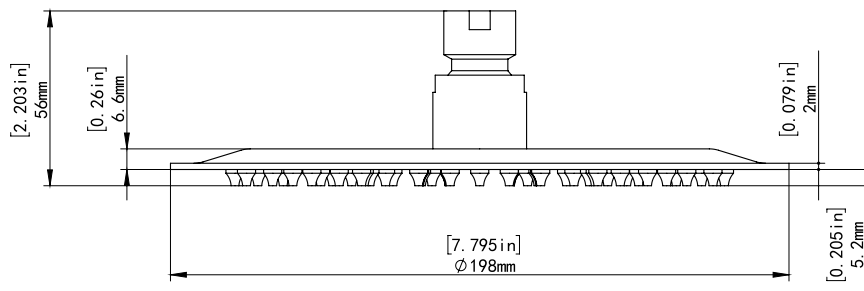

8" ROUND SHOWER HEAD 4T-128

Features

FEATURE 75 NOZZLES
SHOWN WITH THE 4T-145 SHEPHERD'S CROOK
SHOWER ARM NOT INCLUDED

Specifications

75 Spray Nozzles