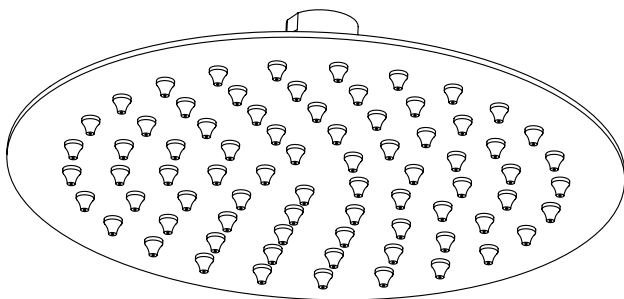

8" ROUND SHOWER HEAD 4T-128

Features

FEATURE 75 NOZZLES
SHOWN WITH THE 4T-145 SHEPHERD'S CROOK
SHOWER ARM NOT INCLUDED

Specifications

75 Spray Nozzles