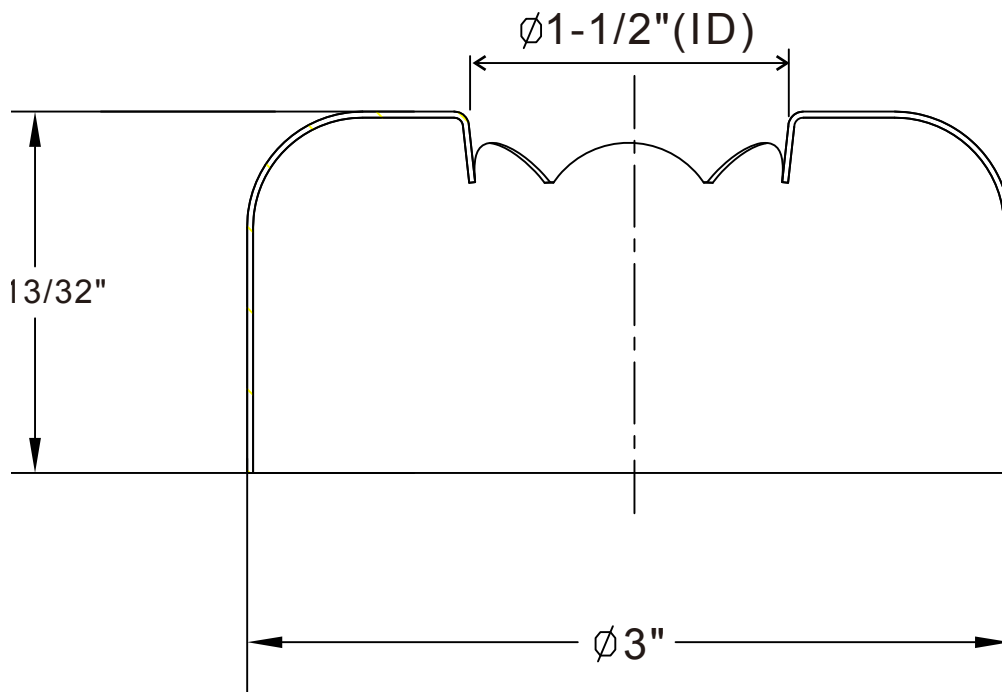

1-1/2" OD DEEP PATTERN HIGH BOX FLANGE  
4T-258

Specifications

# CROSS HANDLE CLOSET SUPPLY SET 4T-715X

### INCLUDES

- 3/8" IPS X 3/8 OD" COMP CROSS HANDLE ANGLE STOP (4T-38638X)
- 3/8" OD X 20" FLATHEAD RIGID SUPPLY TUBE (4T- 2739)
- 3/8" X 4" NIPPLE (4T-430N)
- 3/8" IPS SURE GRIP FLANGE (4T-28438)